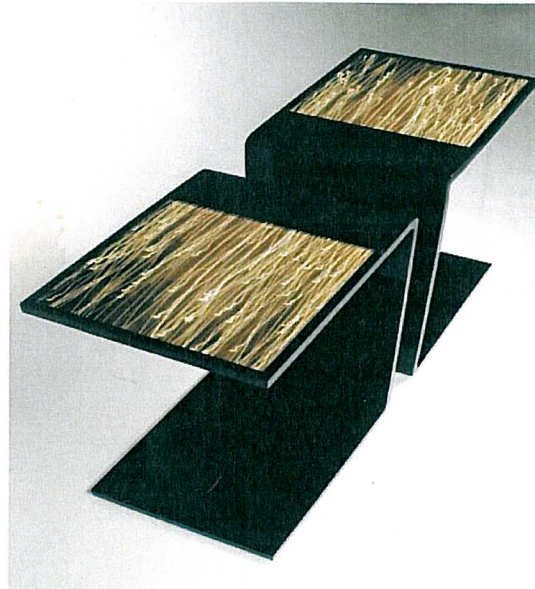

C Differently

designed by: art photographer Richard Bettinger
and McLaughlin Collection

C Differently // The C Table is an Inspired Collaboration that Joins Furniture and Photography in the world of home furnishings so much has been done the same way for so long. So it is particularly exciting when a startling new collaboration shakes up the usual subjects, and creates a whole new paradigm. With the launch of the C Table, art photographer, Richard Bettinger, and McLaughlin Collection have introduced a melding of fine art photography and high-style home furnishings which brings art to life, life to art and a whole new energy to the living space. Richard Bettinger's exploration of light in his photographs has made his work popular and award-winning; his images dance, flow and sing with vibrant colors and movement. McLaughlin Collection is one of the world's premiere creators of fine acrylic furnishings, with dramatic designs that combine modern lines with fully sustainable materials. These two creative entities have joined forces to present the C Table. Bettinger's beautiful images are realized on the horizontal tops of the table's rounded-off C shape, each crafted of pure white or inky black Lucite, and glowing with a natural shine. The versatile table can be brought close for maximum convenience and to experience the lustrous beauty of Bettinger's images more fully, as the lower part of the C is able to slip beneath sofa or chair. Or, position two C Tables side-by-side and give them prominence in the room. available at: [David Sutherland Showroom - Houston](#)