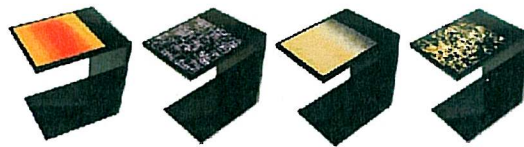

C Differently

designed by: art photographer Richard Bettinger
and McLaughlin Collection

C Differently // The C Table is an Inspired Collaboration that Joins Furniture and Photography in the world of home furnishings so much has been done the same way for so long. So it is particularly exciting when a startling new collaboration shakes up the usual subjects, and creates a whole new paradigm. With the launch of the C Table, art photographer, Richard Bettinger, and McLaughlin Collection have introduced a melding of fine art photography and high-style home furnishings which brings art to life, life to art and a whole new energy to the living space. Richard Bettinger's exploration of light in his photographs has made his work popular and award-winning; his images dance, flow and sing with vibrant colors and movement. McLaughlin Collection is one of the world's premiere creators of fine acrylic furnishings, with dramatic designs that combine modern lines with fully sustainable materials. These two creative entities have joined forces to present the C Table. Bettinger's beautiful images are realized on the horizontal tops of the table's rounded-off C shape, each crafted of pure white or inky black Lucite, and glowing with a natural shine. The versatile table can be brought close for maximum convenience and to experience the lustrous beauty of Bettinger's images more fully, as the lower part of the C is able to slip beneath sofa or chair. Or, position two C Tables side-by-side and give them prominence in the room. available at: [David Sutherland Showroom - Houston](#)